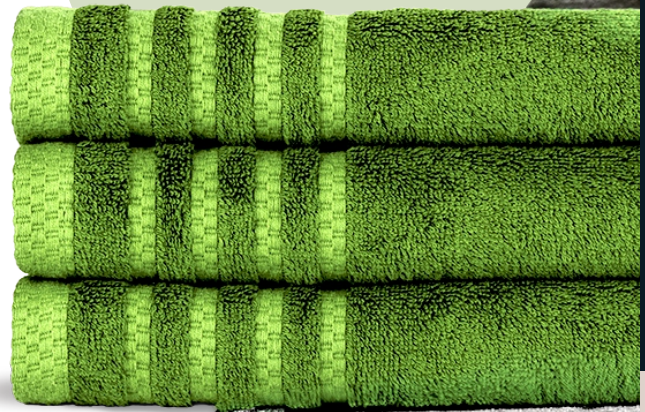

BAMBOO 530 g/m²

Material: 60% Bamboo / 40% Cotton

Size: 50 x 100 cm / 70 x 140 cm

Packaging: 50 x 100 cm - 50 pcs
70 x 140 cm - 25 pcs

Box size: 40x40x60 cm / Box weight: 12 kg

IN STOCK

Towels and bath towels of this series excel in a combination of cotton and bamboo material. Bamboo fibers give the products specific properties such as gloss, antibacterial properties and high absorbency. Natural tones harmonize with a pattern made of delicate cubes woven into hem and decorative borders. Loop in towel color.

7 colors

white
Pantone
Trans. white

new silver
Pantone
429 C

natural
Pantone
7506 C

walnut
Pantone
7530 C

ruby
Pantone
1815 C

denim
Pantone
2374 C

avocado
Pantone
576 C