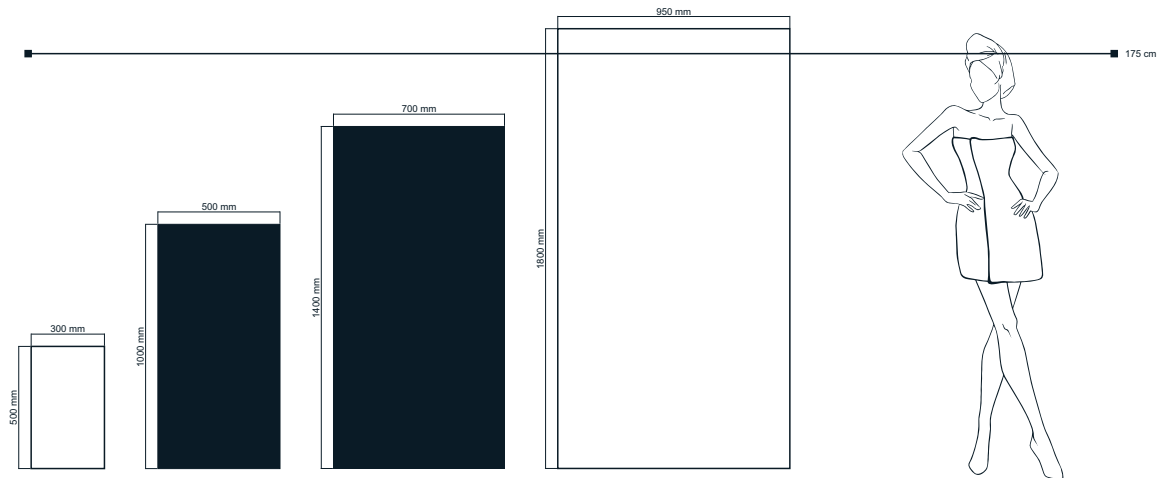

Size

■ in stock □ tailor made

Branding

- Embroidery
- Label