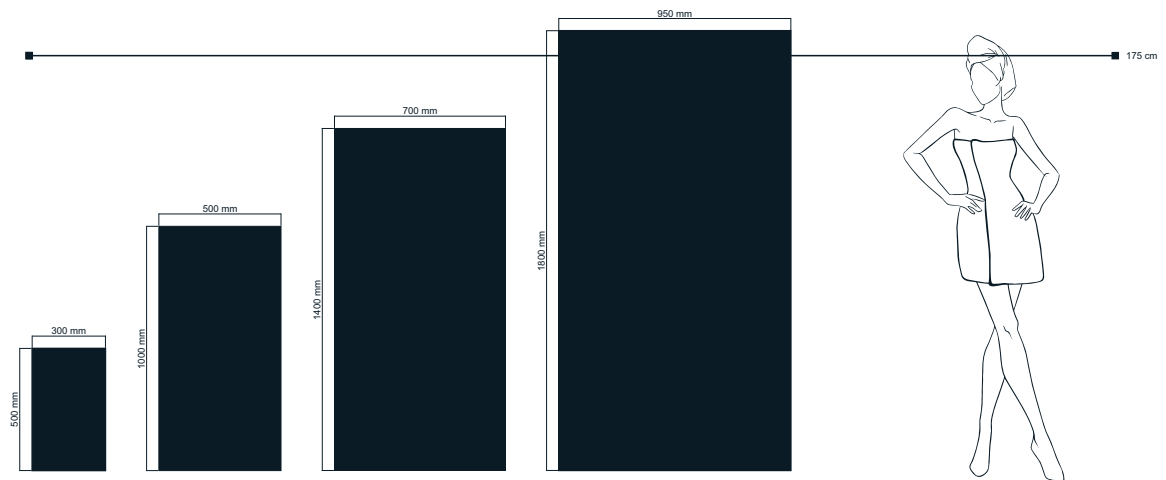

IMAGE 400 g/m²

Material: front side 100% polyester,
back side 100% cotton

Size: 30 x 50 cm / 50 x 100 cm
70 x 140 cm / 95 x 180 cm

Packaging: 30 x 50 cm - 210 pcs
50 x 100 cm - 70 pcs
70 x 140 cm - 40 pcs
95 x 180 cm - 20 pcs

Box size: 40x40x60 cm / Box weight: 12 kg

IN STOCK

Towels and bath towels suitable for sublimation printing into surface. The polyester side of the towel with a printed motive is soft to the touch. The other, white cotton side ensures excellent absorbency of the products. The image created by sublimation achieves photographic quality and remains even after repeated washing.

1 color

white
Pantone
Trans. white

Certificates

Size

■ in stock

Branding

- Sublimation printing into surface
- Embroidery
- Label

Packaging